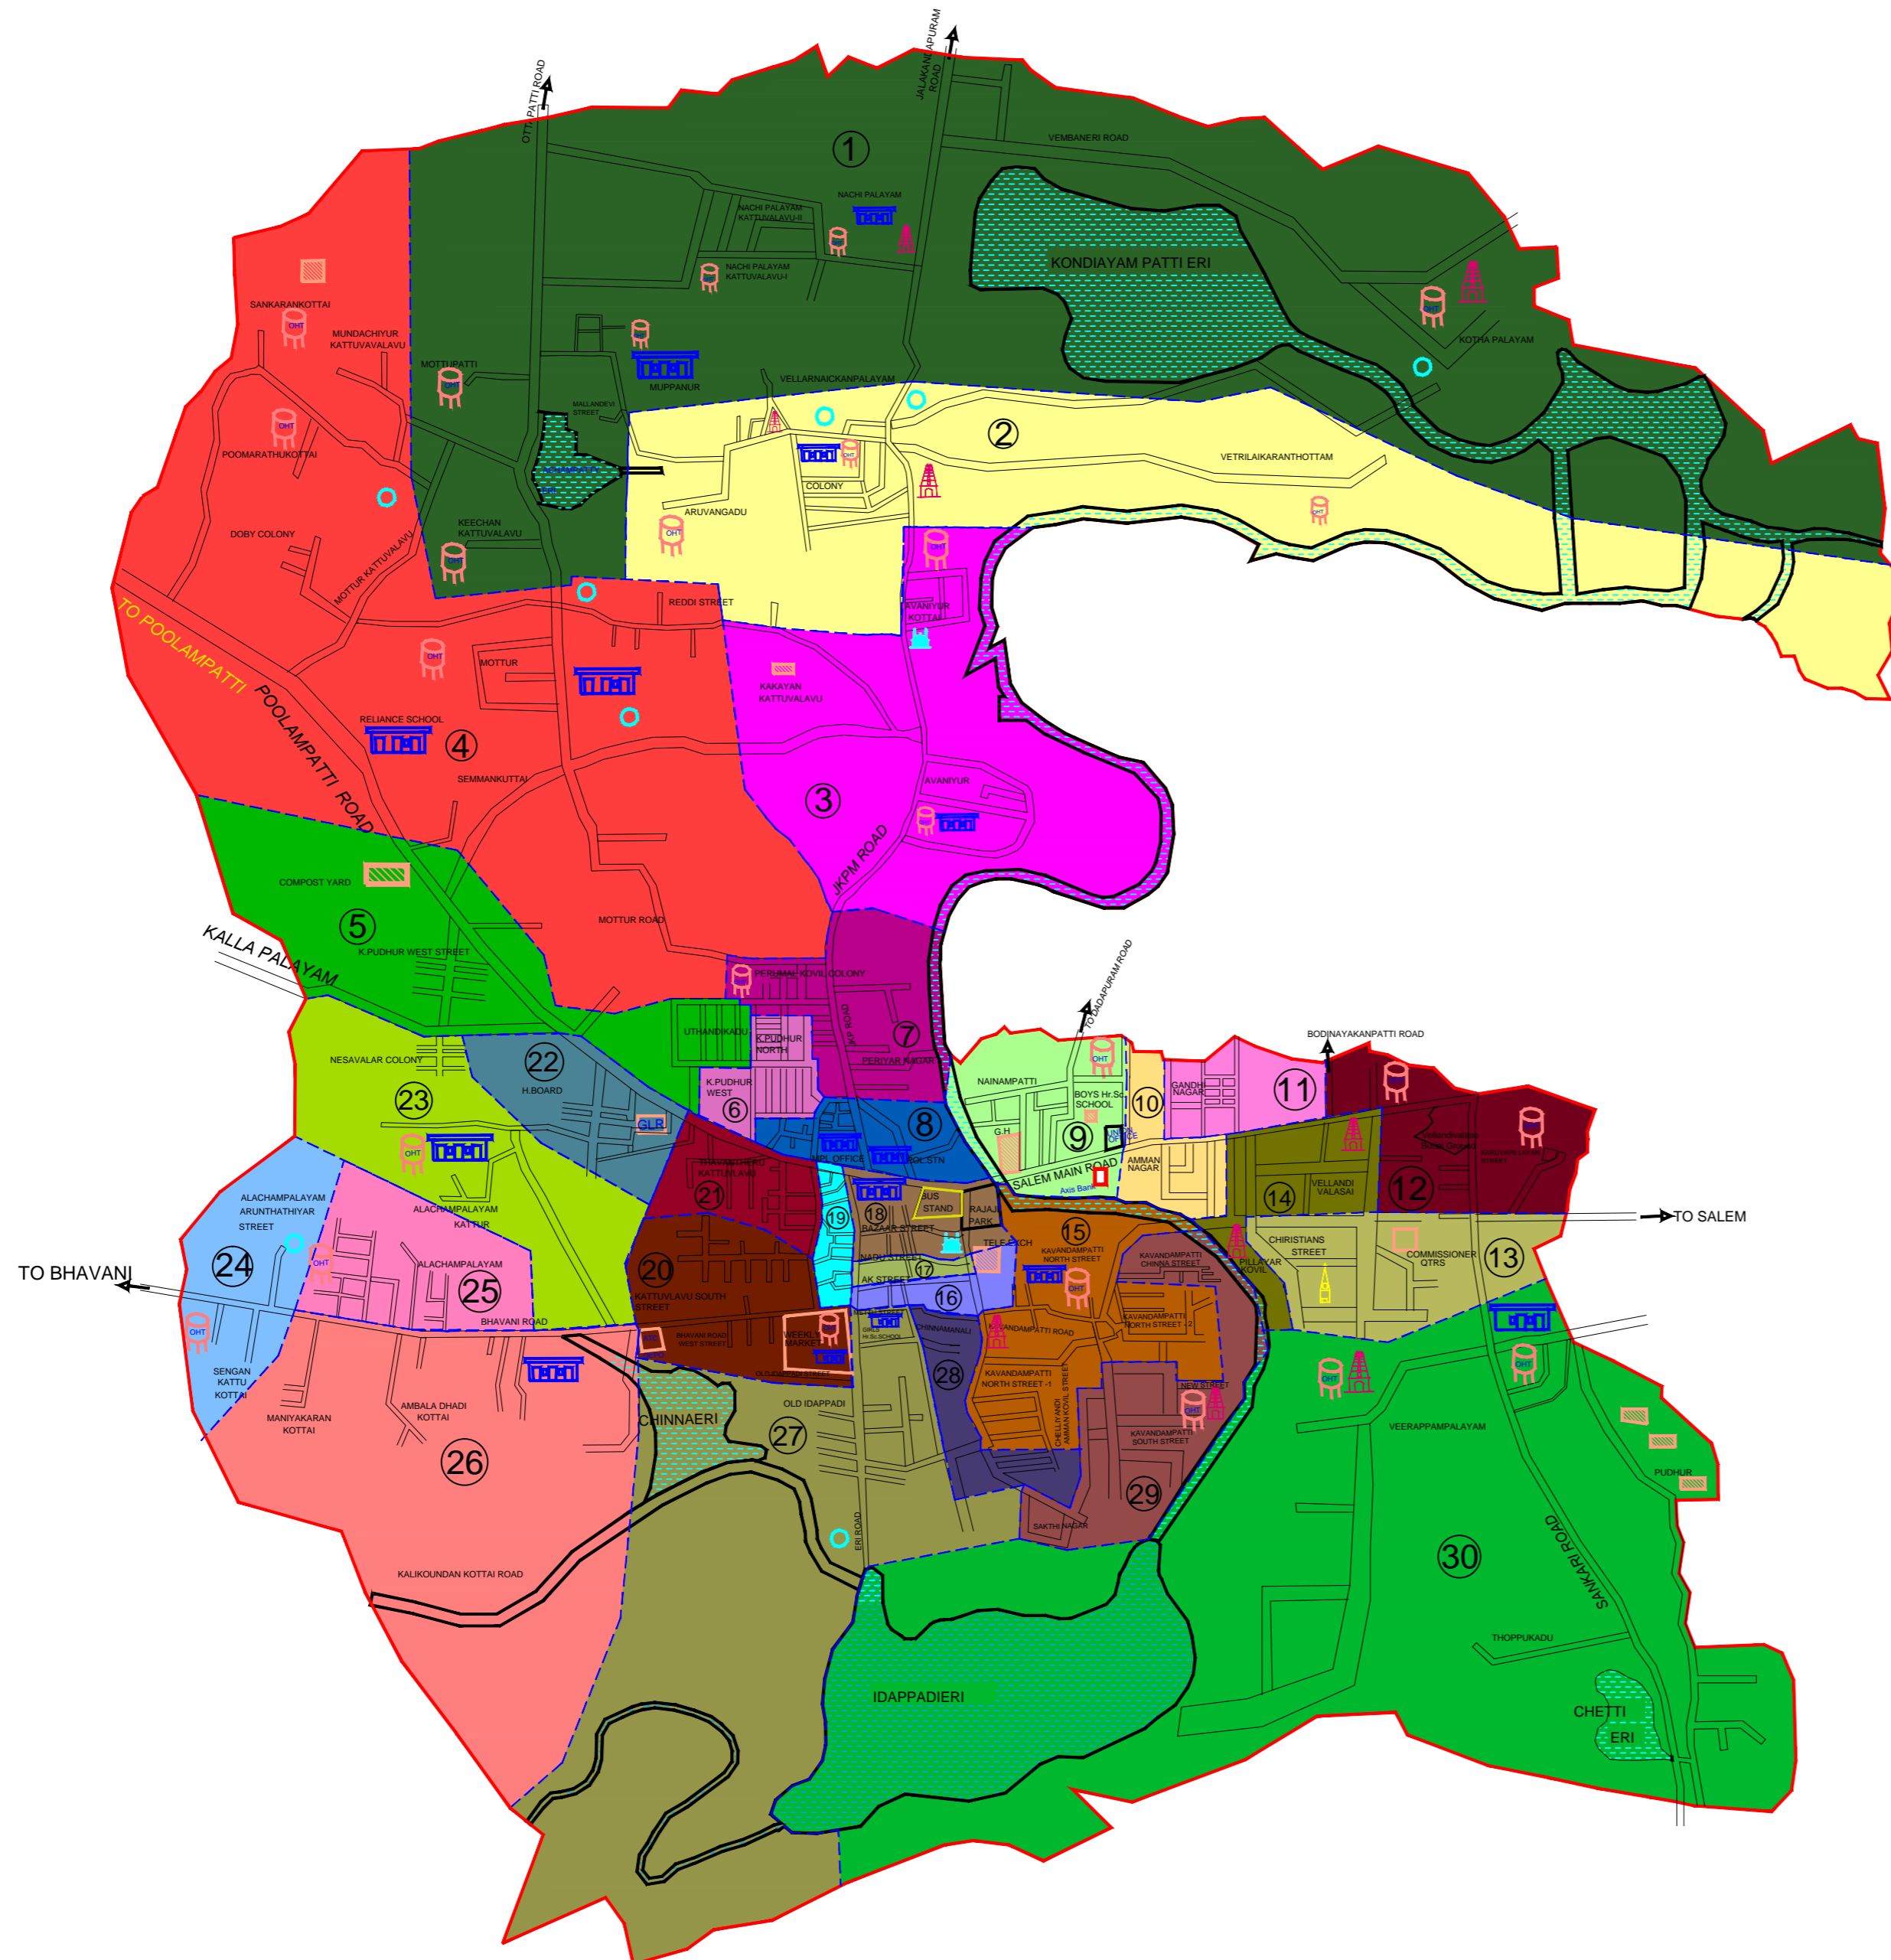

IDAPPADI MUNICIPALITY(SALEM DISTRICT)

PROPOSED WARD DELIMITATION MAP - 2017

TOTAL NO OF WARDS-30

EXTENT= 28.22 SQ.KM

WARD.NO	AREA NAME	DOOR.NO	POPULATION
01	NACHIPALAYAM & MUPPANOOR	01 TO 70DV	1992
02	VELLANAIKANPALAYAM	01 TO 160A	1647
03	AVANIYUR & KOTTAI	01 TO 103A	1861
04	MOTTUR & MUNDACHYUR	01 TO 88EI	1786
05	K.PUDUR WEST STREET	11 TO 95F23	1992
06	K.PUDUR WEST & NORTH STREET	1B TO 93C51	1830
07	K.PUDUR & JALAKANDAPURAM ROAD	1D TO 57	1980
08	K.PUDUR OLD, NEW STREET	3 TO 150A	1703
09	NAINAMPATTI OLD PAT & NEW STREET	1A1 TO 86A1	2008
10	NAINAMPATTI OLD ROAD STREET	24 TO 66B	1651
11	NAINAMPATTI OLD ROAD STREET	39AI TO 97BI	1651
12	NACHIYUR & VELLANDIVALASU NEW STREET	34 TO 391-VII	1932
13	NAINAMPATTI OLD ROAD & SOUTH STREET	01 TO 82E	1837
14	VELLANDIVALASU OLD & NEW STREET	01 TO 109	1786
15	KANVANDAMPATTI & SELLANDIYAMMAN KOVIL STREET	01 TO 149	2004
16	CHINNAMANALI STREET & SELLANDIYAMMAN KOVIL STREET	01 TO 97C	2008
17	ANGALAMMAN KOVIL STREET & ELLAI LINE	01 TO 257	1643
18	BAZZAR STREET, POUND STREET, NADU STREET & SOWNDAMMAN SAVADI STREET	01 TO 212	1853
19	BHAVANI ROAD, SOUTH POUND STREET & THAVAN STREET	05 TO 137	1806
20	KATTUVALAVU SOUTH STREET	01 TO 122	1830
21	KATTUVALAVU	1A1 TO 116	1699
22	TAMILNADU HOUSING BOARD & K.PUDUR WEST STREET	A1 TO M127	1695
23	ALACHAMPALAYAM KATTUR, NORTH STREET & NESAVALAR COLONY	02 TO 95F363	1691
24	ALACHAMPALAYAM KATTUR, NORTH STREET & SENGANKATTUVALU	01A TO 331D	1647
25	ALACHAMPALAYAM NORTH STREET	95 TO 396A	1655
26	ALACHAMPALAYAM & KALI KOTTAI	01A TO 415C	1830
27	METTU STREET & OLD IDAPPADI	01 TO 95	2008
28	CHINNAMANALI WEST, EAST STREET	01 TO 185	2008
29	KANVANDAMPATTI NEW, SOUTH STREET & SELLANDIYAMMAN KOVIL STREET	01 TO 98AII	2008
30	VEERAPPAMPALAYAM & VEERAPPAMPALAYAM KATTUVALU	01A TO 225	1826
TOTAL POPULATION			54866